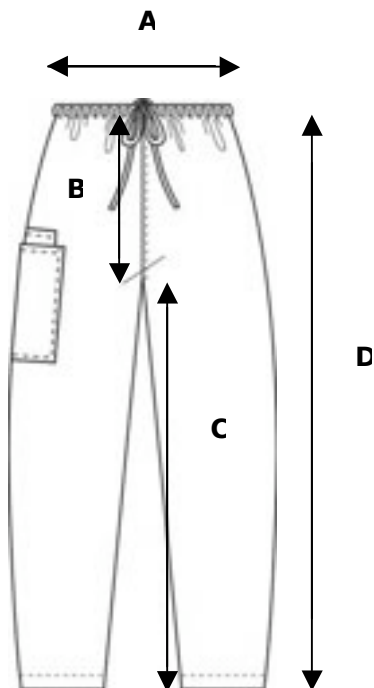

**Cherokee
Tie or Elasticated Waist - Unisex
Theatre Scrub Pant**

Finished Measurement Size Chart

*Measurement A is all around

The 4100 style is shown

	XS		SML		MED		LGE		XL		XXL		XXXL	
	ins	cms	ins	cms	ins	cms	ins	cms	ins	cms	ins	cms	ins	cms
*A	36.5	93	38	96	42	106	46	117	49.5	125	54	137	59	150
B	13	33	14.5	37	15	38	15	38	16	41	16.5	42	17	43
C	30	76	30	76	31	79	31	79	31	79	31.5	79	31.5	80
D	41	104	42	107	43.5	110	43.5	110	44	112	45	114	45.5	116

Scrub Pants come in:
Elasticated waist (code 4200) or
Tie waist (code 4100 shown in the diagram)

Tolerance +/- 5%

AWB Textiles

Union Mill, Hillhead, Stratton, Bude,
Cornwall, EX23 9AL

www.firstchoicescrubs.co.uk