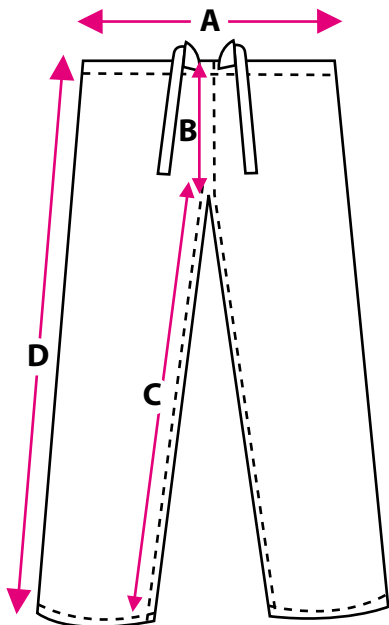

**First Choice
Tie Waist - Unisex
Fully Reversible Theatre Scrub Pant**

Finished Measurement Size Chart

*Measurement A is all around

	XS		SML		MED		LGE		XL		XXL		XXXL	
	ins	cms	ins	cms	ins	cms	ins	cms	ins	cms	ins	cms	ins	cms
*A	36.5	92	39	99	42	106	46	117	49	124	52	132	58	147
B	15	38	15	38	15.5	39	15.5	39	15.5	39	16	41	17	43
C	27.5	69	28	71	28.5	73	29	74	29.5	75	29.5	75	32	81
D	41	104	42.5	108	43	109	43.5	111	44	112	45	114	48	122

COLOUR CODED TIES

Blue	Yellow	Brown	White	Pink	Orange	Red
XS	SML	MED	LGE	XL	XXL	XXXL

Tolerance +/- 5%

First Choice Scrubs by A W Bent Ltd
 Union Mill, Hillhead, Stratton, Bude,
 Cornwall, EX23 9AL
www.firstchoicescrubs.co.uk
 email: info@firstchoicescrubs.co.uk
 Tel: +44 (0)1288 353281
 Fax: +44(0)1288 353085