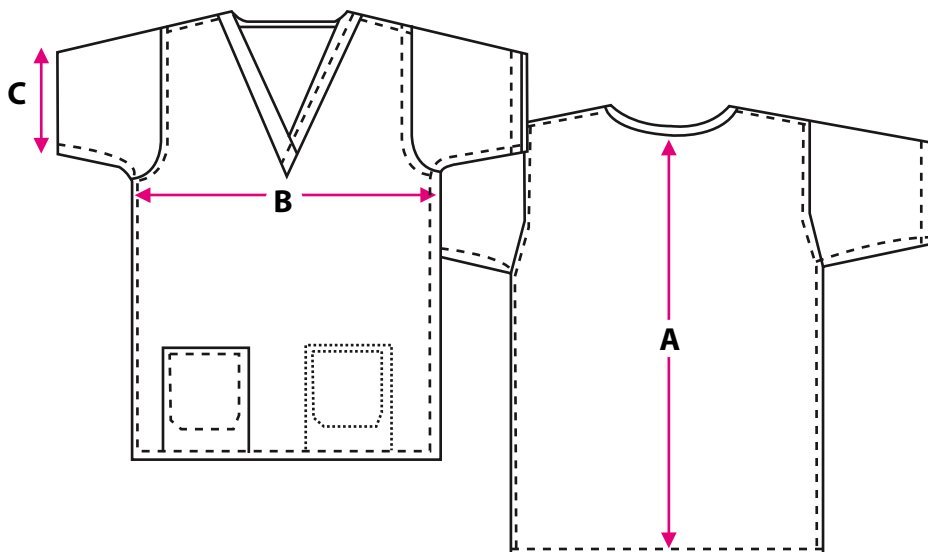

**First Choice  
Unisex, Fully Reversible  
Theatre Scrub Tunic**

**Finished Measurement Size Chart**

\*measurement B is all around

	XS		SML		MED		LGE		XL		XXL		XXXL	
	ins	cms	ins	cms	ins	cms	ins	cms	ins	cms	ins	cms	ins	cms
<b>A</b>	27.5	70	28	71	28	71	28.5	72	29	74	30.5	77	32	81
<b>B</b>	40	101	42	107	47	119	51	129	56	142	58	147	61	154
<b>C</b>	8.5	21	8.5	21	9	23	9	23	9	23	10	25	10	25

**COLOUR CODED NECK BAND**

	Blue	Yellow	Brown	White	Pink	Orange	Red
	XS	SML	MED	LGE	XL	XXL	XXXL

Tolerance +/- 5%

**AWB Textiles**

Union Mill, Hillhead, Stratton, Bude,  
Cornwall, EX23 9AL

[www.firstchoicescrubs.co.uk](http://www.firstchoicescrubs.co.uk)